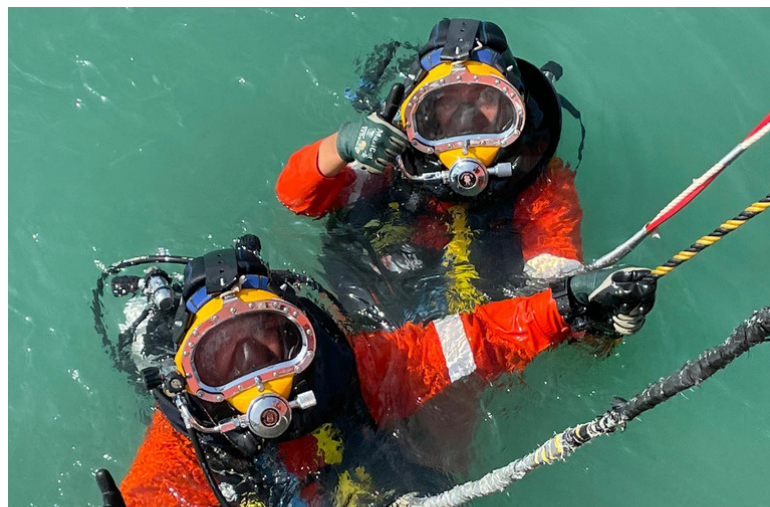

→ Recreational Scuba Diving at Saint Martin Island and Kaptai Lake.

If you're looking for a truly unforgettable adventure, consider scuba diving at Saint Martin Island and Kaptai Lake and Discover the beauty beneath the surface.